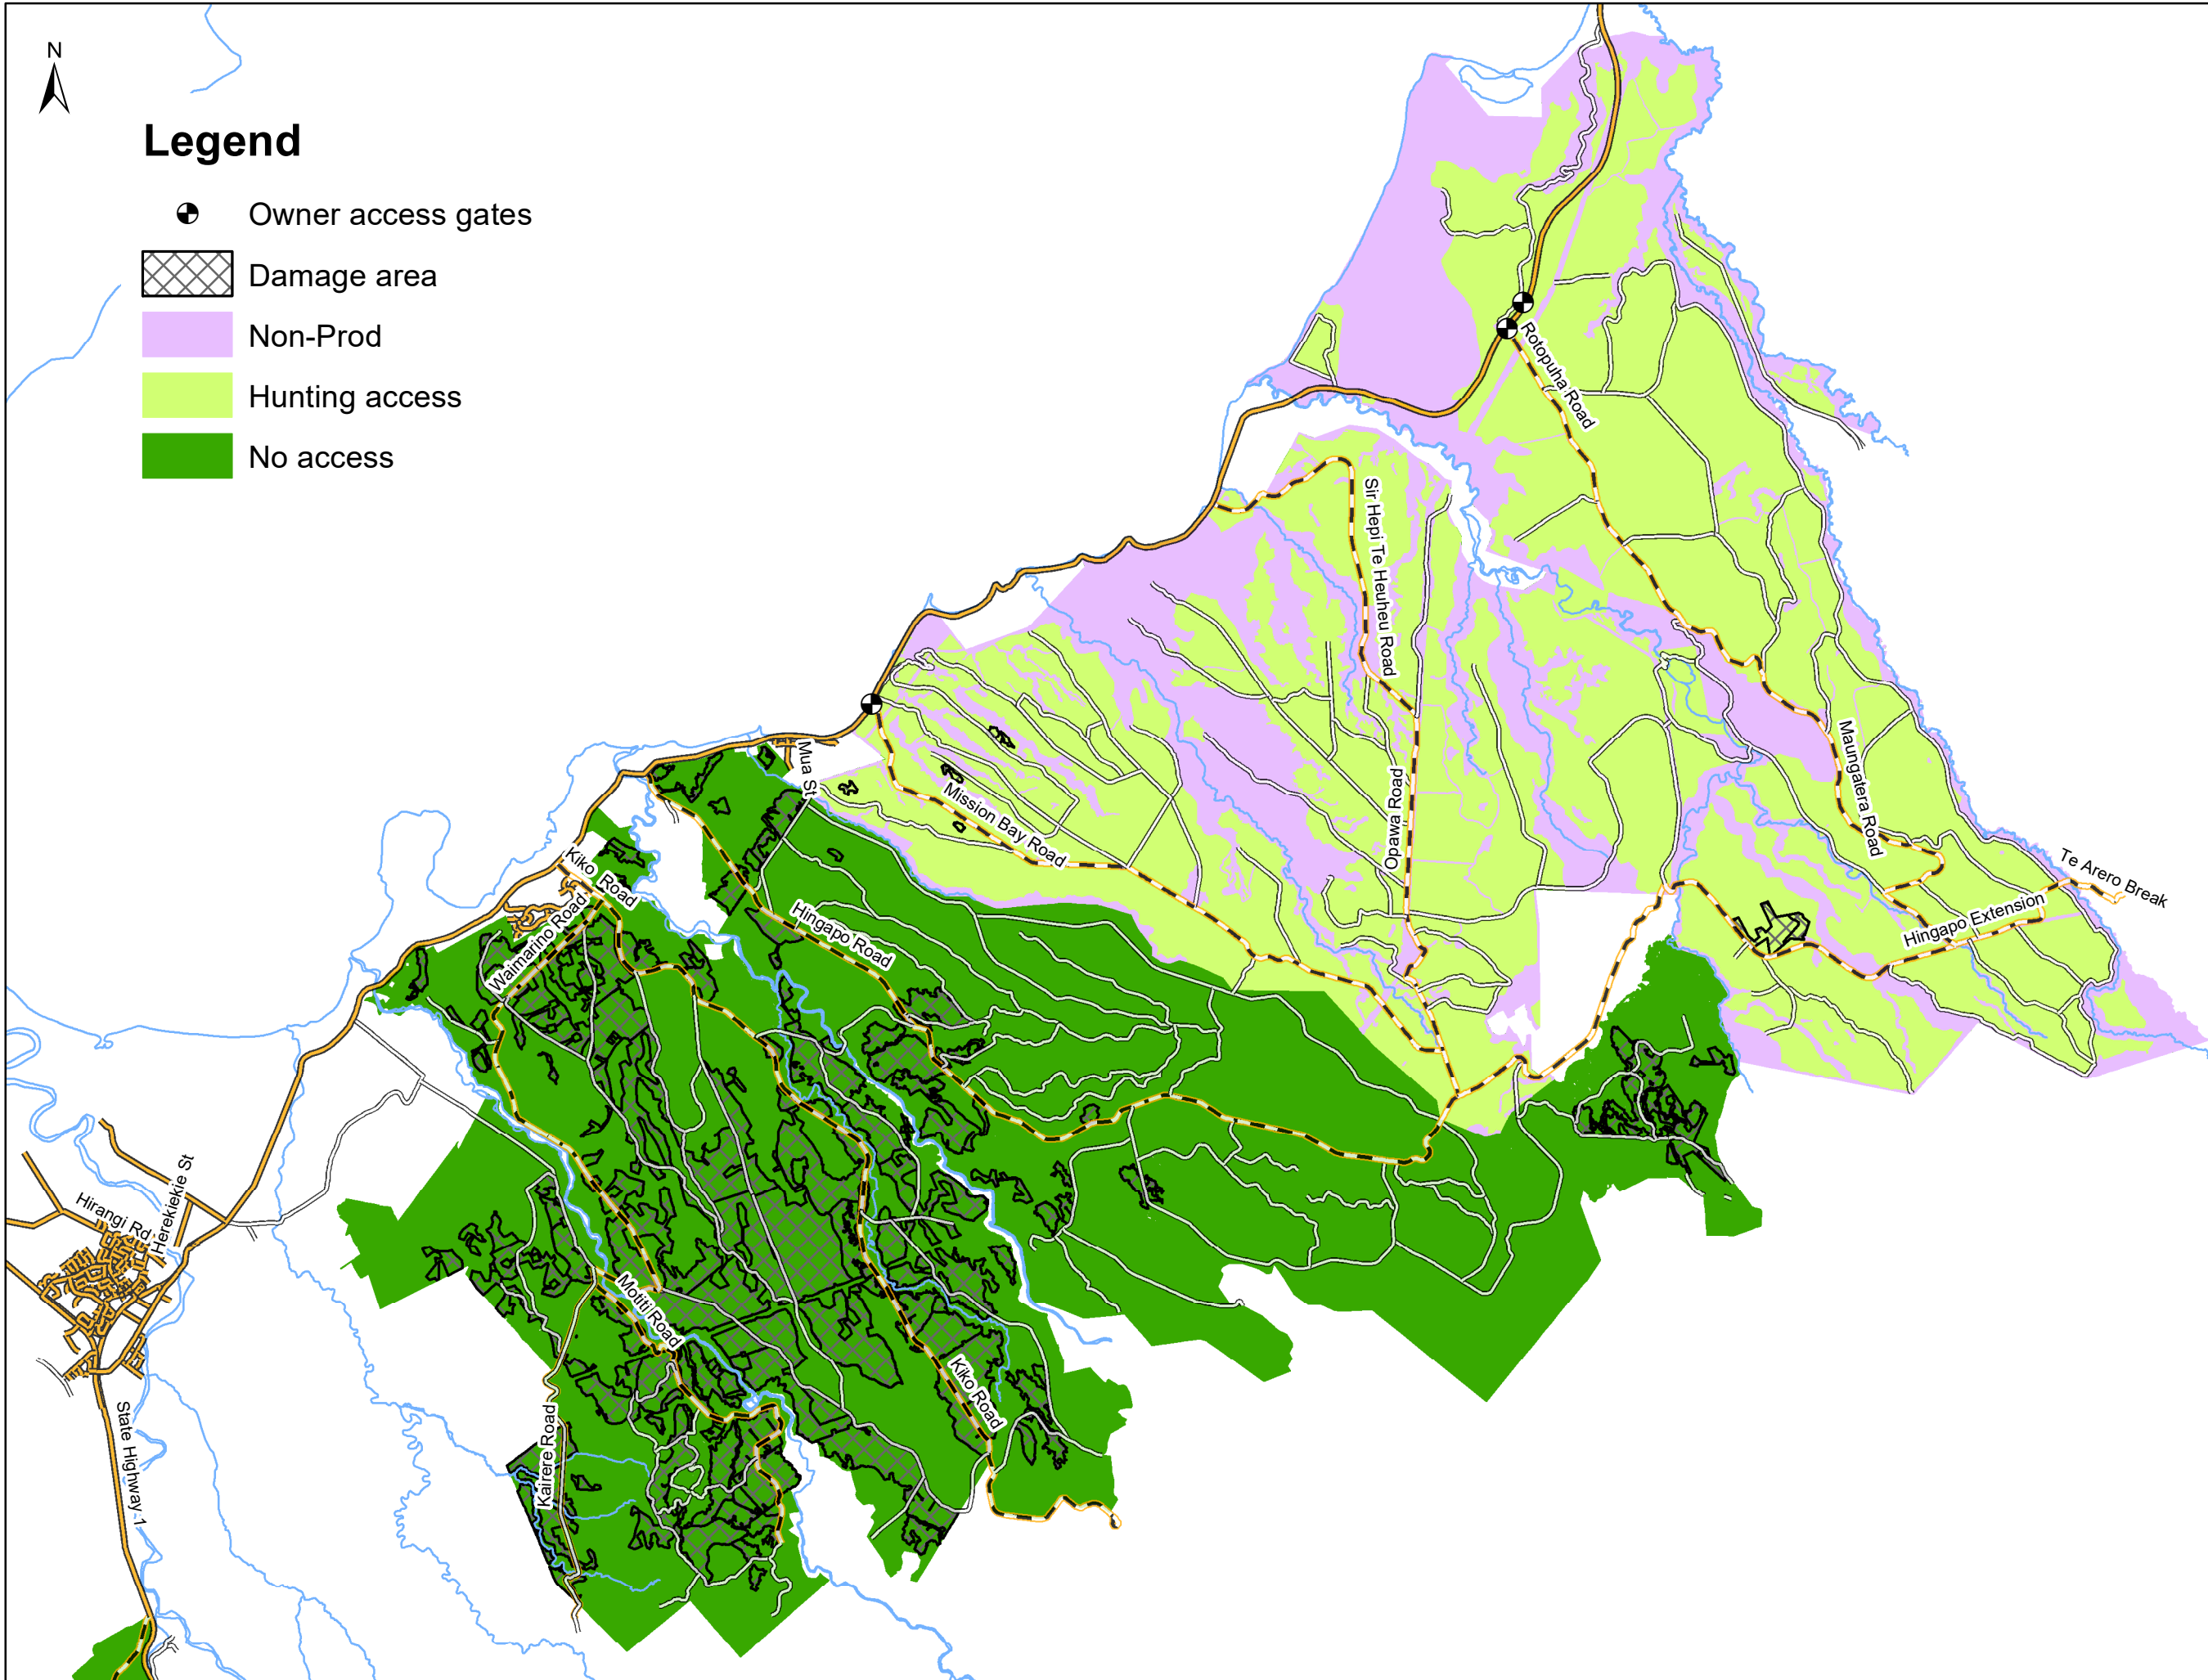

Legend

-  Owner access gates
-  Damage area
-  Non-Prod
-  Hunting access
-  No access

Date: 24/03/2023

Lake Taupo Forest - Landowner access areas